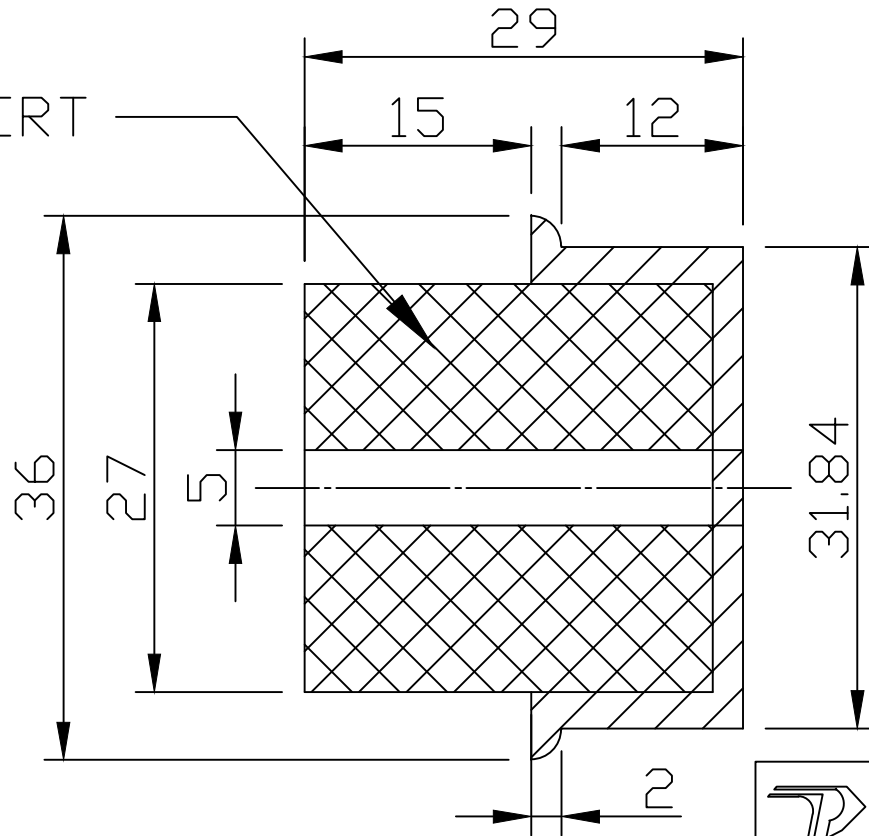

METAL INSERT

 **TUFF[®]
PLAST**
PUNE PVT. LTD.
TUFF TIMER PULLEY[®]
50MXL 'CType'